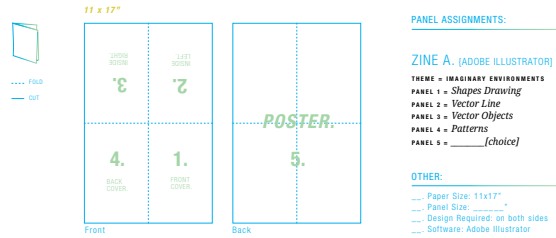

# ***STORYBOARDS / SKETCHES.***

# ZINE A. STORYBOARDS / SKETCHES.

Design Process: In your sketchbook draw the configuration below. Take a blank piece of paper and fold the paper into the configuration below. The correct paper size is 11x17", Tabloid.