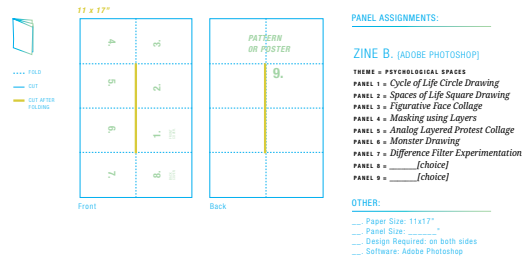

ZINE B. STORYBOARD / SKETCHES.

Design Process: In your sketchbook draw the configuration below. Take a blank piece of paper and fold the paper into the configuration below. The correct paper size is 11x17", Tabloid.

ZINE B. ADOBE PHOTOSHOP .

FRONT

01.

08.

02-03.

04-05.

06-07.

BACK

05. POSTER